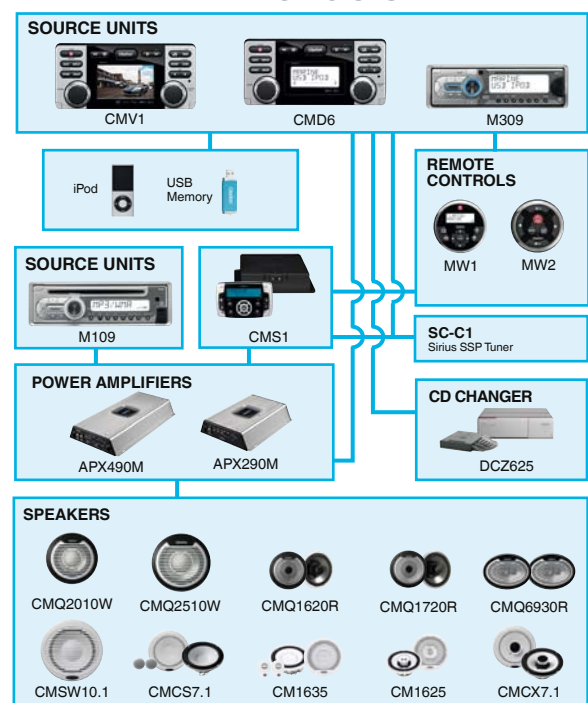

MARINE AUDIO SYSTEM